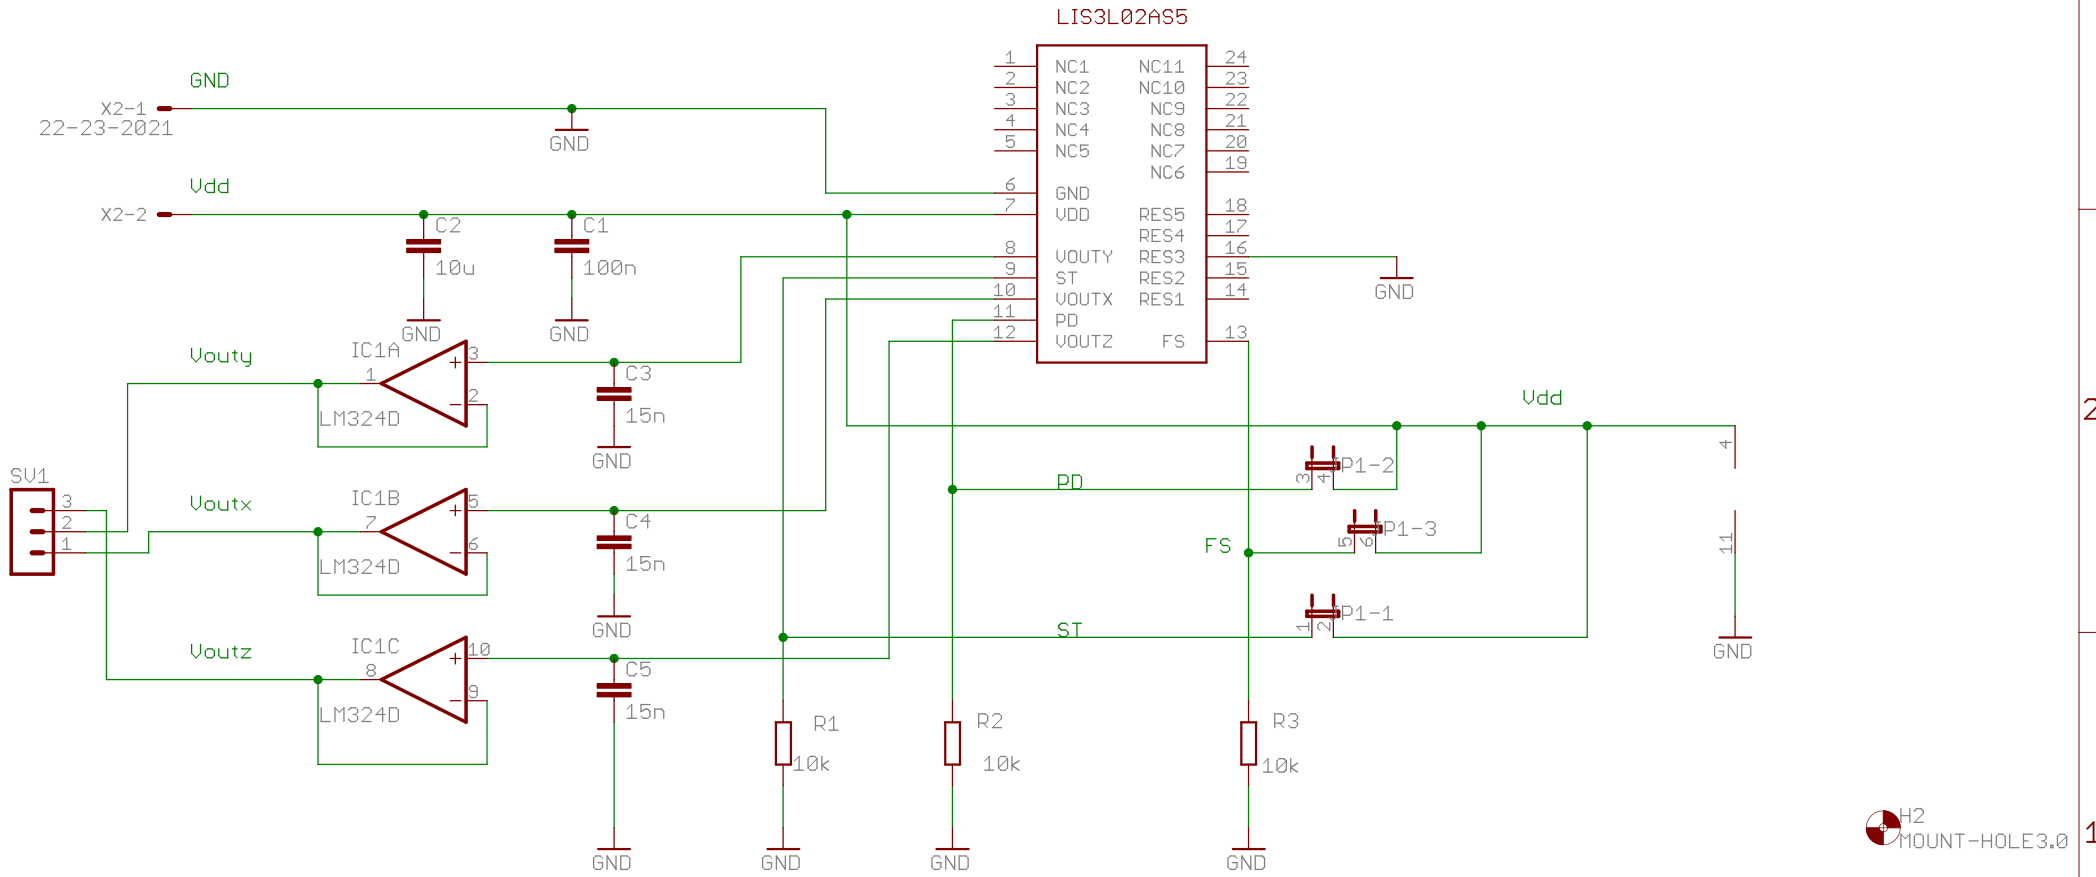

H1
MOUNT-HOLE3.0

H3
MOUNT-HOLE3.0

H2
MOUNT-HOLE3.0

/d.search	
3Daccelerometer	
17-4-2008 14:45:50	
Sheet: 1/1	